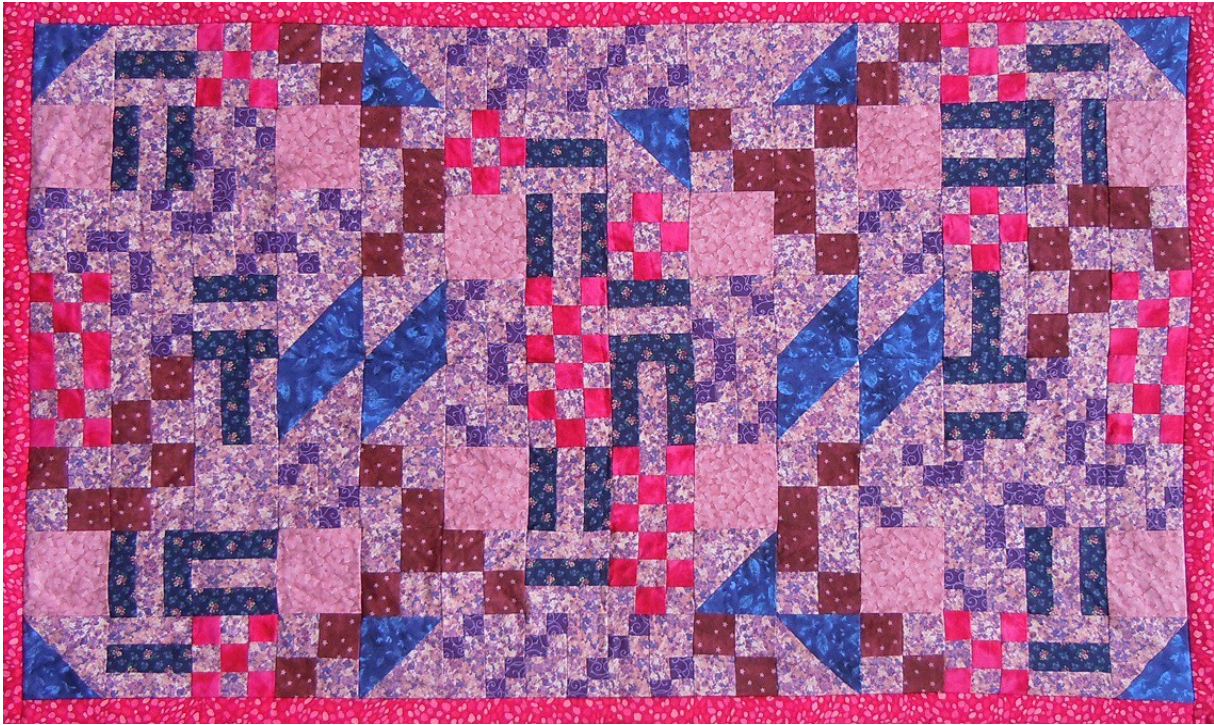

FOR SALE

Q25 Scrap Quilt

Photos by Kris Waldman Design

Date Completed: Fall 03

Size: 39 1/2" x 65 1/2"

Scrap Quilt using a variety of piecing patterns.