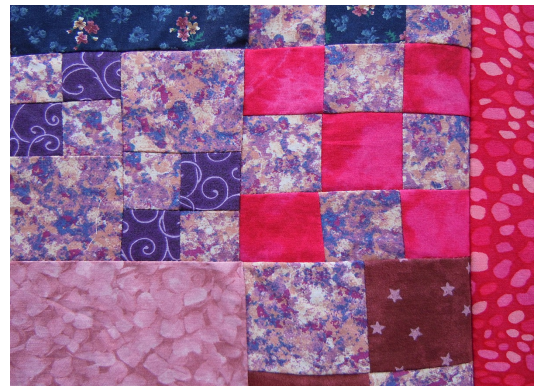

## Q25 Scrap Quilt

Date Completed: Fall 03  
Size: 39 1/2" x 65 1/2"  
Includes Hanging Sleeve

Scrap Quilt using a variety of piecing patterns. When I first finished this quilt I hated it. My engineering brain didn't like the un-symmetrical placement. But, over time, I have learned to love it. It is now one of my favorite pieces. I have evolved!